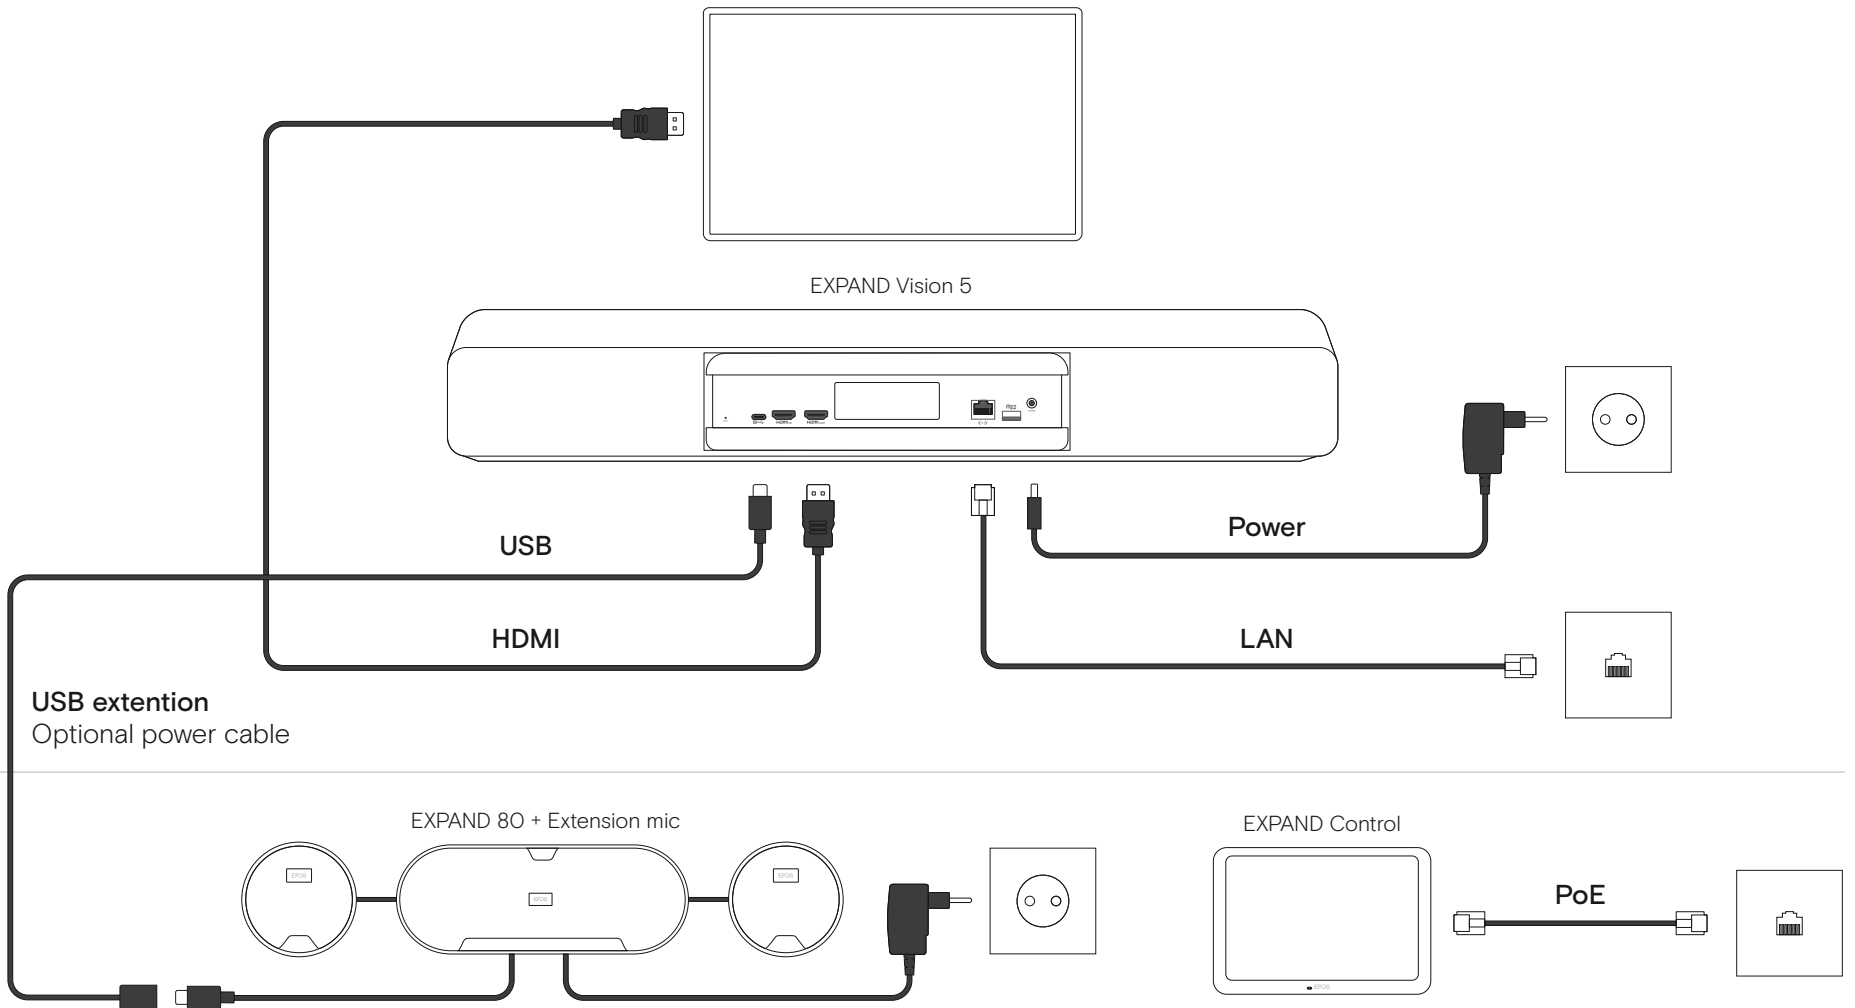

EXPAND Vision 5

USB

HDMI

Power

LAN

USB extension
Optional power cable

Table

EXPAND 80 + Extension mic

EXPAND Control

PoE

EXPAND Vision 5 and EXPAND Control Dual Screen Setup

Wall

Table

EXPAND Vision 5, EXPAND Control and EXPAND 80 Dual Screen Setup

Wall

Table