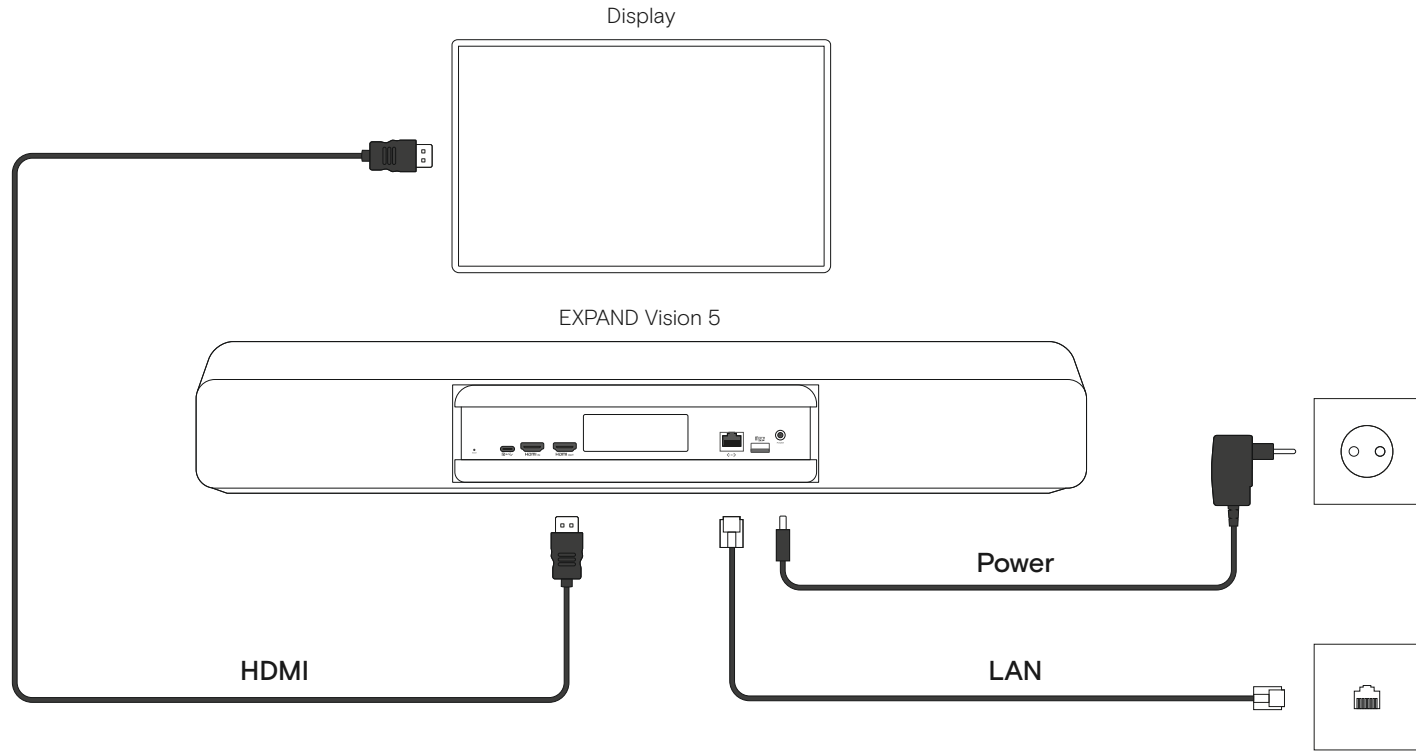

EPOS

Meeting Room Solutions EXPAND Vision 5

Wiring Diagrams

Table of Content

EXPAND Vision 5 Solution

3. EXPAND Vision 5
4. EXPAND Vision 5 and EXPAND Control
5. EXPAND Vision 5, EXPAND Control and EXPAND 80
6. EXPAND Vision 5 and EXPAND Control. Dual Screen Setup
7. EXPAND Vision 5, EXPAND Control and EXPAND 80. Dual Screen Setup
8. EXPAND Vision 5 and EXPAND Control. Whiteboard Setup
9. EXPAND Vision 5, EXPAND Control and EXPAND 80. Whiteboard Setup

EXPAND Control Scheduling Panel

10. EXPAND Control Scheduling Panel
11. EXPAND Vision 5 Bundle and EXPAND Control Scheduling Panel

Bring Your Own Device Meeting Rooms (BYOD)

12. **Standard BYOD Room** EXPAND Vision 5 and EXPAND Control
13. **Standard BYOD Room** EXPAND Vision 5, and EPOS Remote Control

EXPAND Vision 5

Wall

EXPAND Vision 5 and EXPAND Control

Wall

Table

EXPAND Vision 5, EXPAND Control and EXPAND 80

Wall

Display