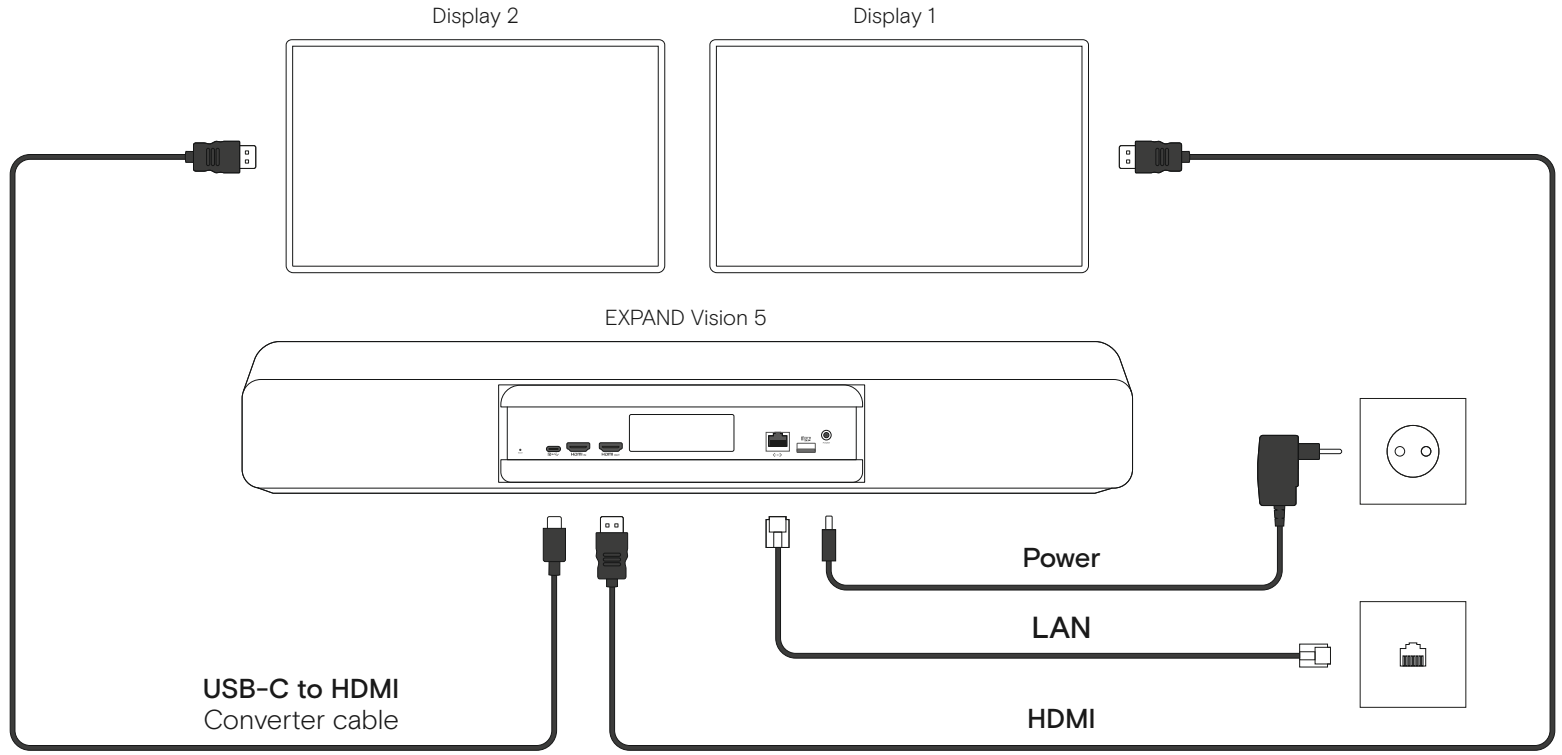

EXPAND Vision 5

Wall

EXPAND Vision 5 and EXPAND Control

Wall

Table

EXPAND Vision 5, EXPAND Control and EXPAND 80

Wall

Display

EXPAND Vision 5

USB

HDMI

Power

LAN

USB extension
Optional power cable

Table

EXPAND 80 + Extension mic

EXPAND Control

PoE

EXPAND Vision 5 and EXPAND Control Dual Screen Setup

Wall

Table

EXPAND Vision 5, EXPAND Control and EXPAND 80 Dual Screen Setup

Wall

Table