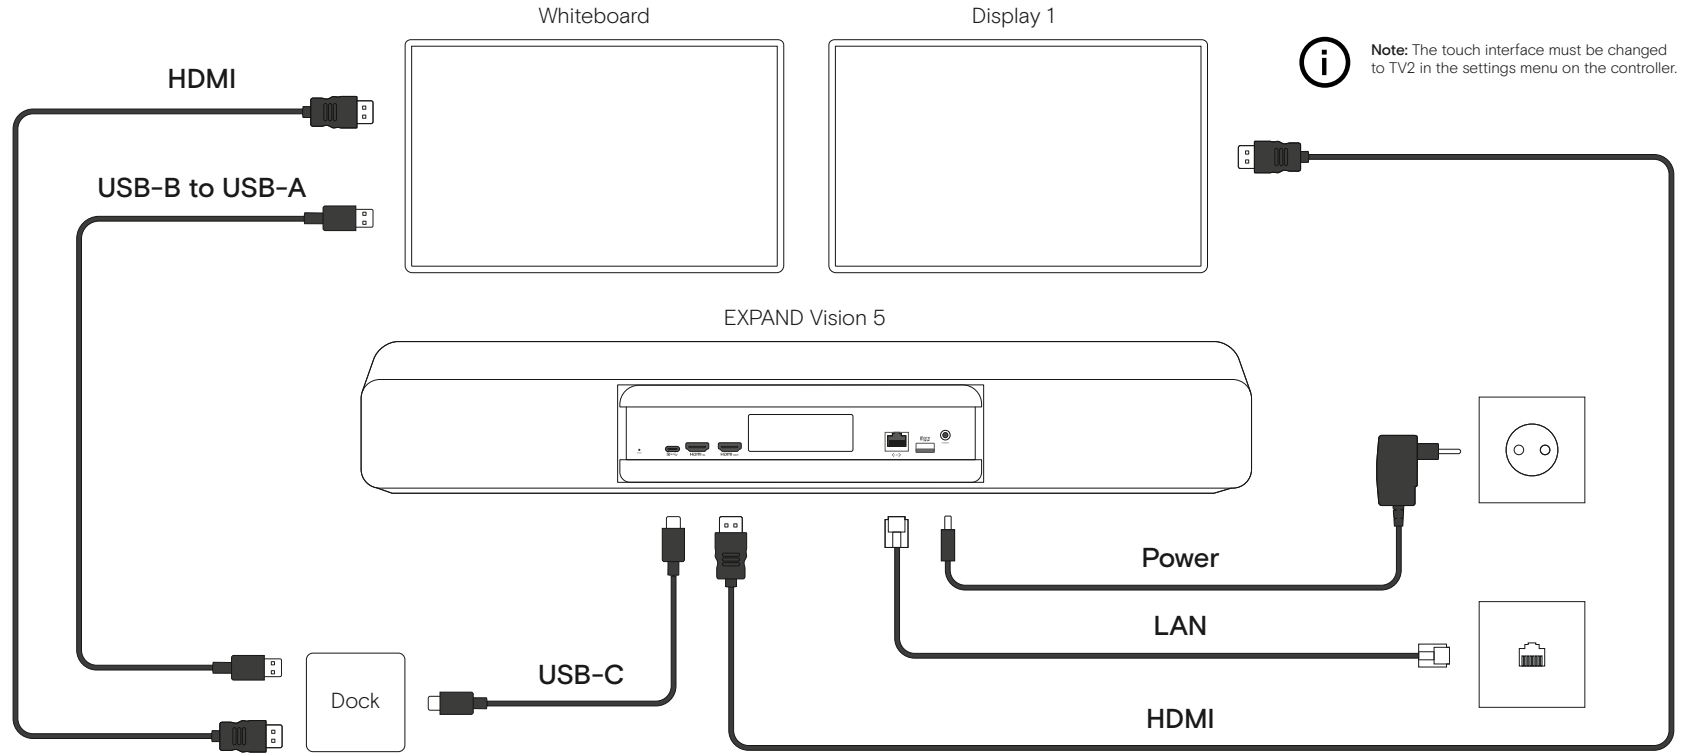

EXPAND Vision 5

USB

HDMI

Power

LAN

USB extension
Optional power cable

Table

EXPAND 80 + Extension mic

EXPAND Control

PoE

EXPAND Vision 5 and EXPAND Control Dual Screen Setup

Wall

Table

EXPAND Vision 5, EXPAND Control and EXPAND 80 Dual Screen Setup

Wall

Table

EXPAND Vision 5 and EXPAND Control Whiteboard Setup

Wall

Table

EXPAND Vision 5, EXPAND Control and EXPAND 80 Whiteboard Setup

Wall

Table

EXPAND Control Scheduling Panel

Hallway Wall