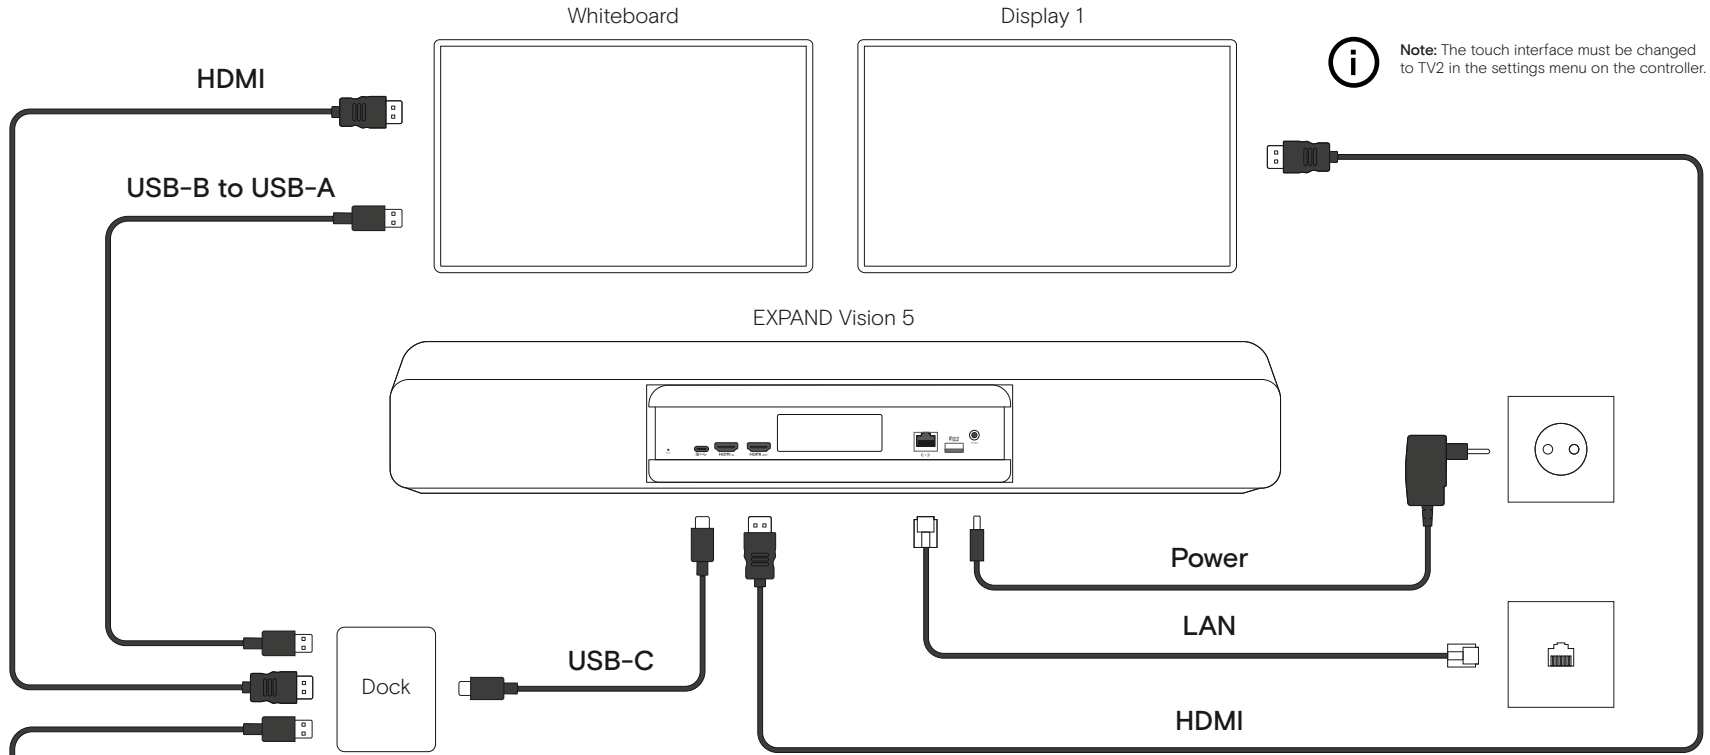

EXPAND Control

PoE

EXPAND Vision 5 and EXPAND Control Dual Screen Setup

Wall

Table

EXPAND Vision 5, EXPAND Control and EXPAND 80 Dual Screen Setup

Wall

Table

EXPAND Vision 5 and EXPAND Control Whiteboard Setup

Wall

Table

EXPAND Vision 5, EXPAND Control and EXPAND 80 Whiteboard Setup

Wall

Table

EXPAND Control Scheduling Panel

Hallway Wall

Hallway Wall

EXPAND Vision 5 Bundle and EXPAND Control Scheduling Panel

Meeting Room Wall

Hallway Wall

Meeting Room Table

Standard BYOD Room

EXPAND Vision 5 and EXPAND Control

Wall

Table

Standard BYOD Room

EXPAND Vision 5 and EPOS Remote Control

Wall

Table