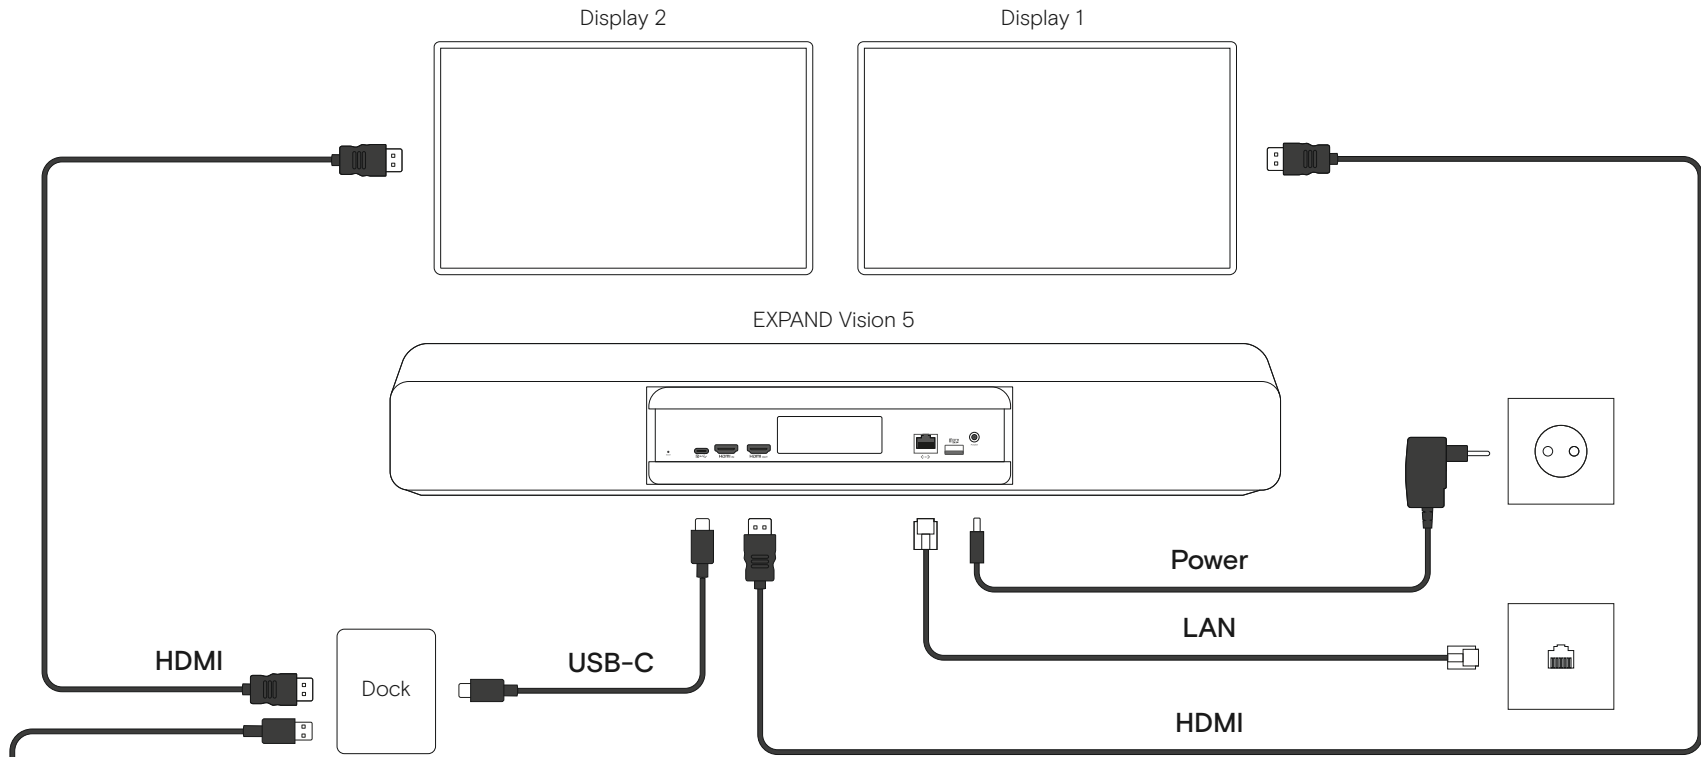

EXPAND Vision 5

USB

HDMI

Power

LAN

USB extension
Optional power cable

Table

EXPAND 80 + Extension mic

EXPAND Control

PoE

EXPAND Vision 5 and EXPAND Control Dual Screen Setup

Wall

Table

EXPAND Vision 5, EXPAND Control and EXPAND 80 Dual Screen Setup

Wall

Table

EXPAND Vision 5 and EXPAND Control Whiteboard Setup

Wall

Table

EXPAND Vision 5, EXPAND Control and EXPAND 80 Whiteboard Setup

Wall

Table

EXPAND Control Scheduling Panel

Hallway Wall