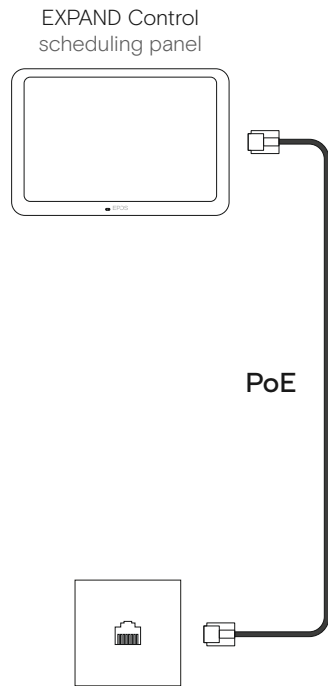

EXPAND Control

PoE

EXPAND Vision 5 and EXPAND Control Dual Screen Setup

Wall

Table

EXPAND Vision 5, EXPAND Control and EXPAND 80 Dual Screen Setup

Wall

Table

EXPAND Vision 5 and EXPAND Control Whiteboard Setup

Wall

Table

EXPAND Vision 5, EXPAND Control and EXPAND 80 Whiteboard Setup

Wall

Table

EXPAND Control Scheduling Panel

Hallway Wall

Hallway Wall

EXPAND Vision 5 Bundle and EXPAND Control Scheduling Panel

Meeting Room Wall

Hallway Wall

Meeting Room Table

Standard BYOD Room

EXPAND Vision 5 and EXPAND Control

Wall

Table

Standard BYOD Room

EXPAND Vision 5 and EPOS Remote Control

Wall

Table