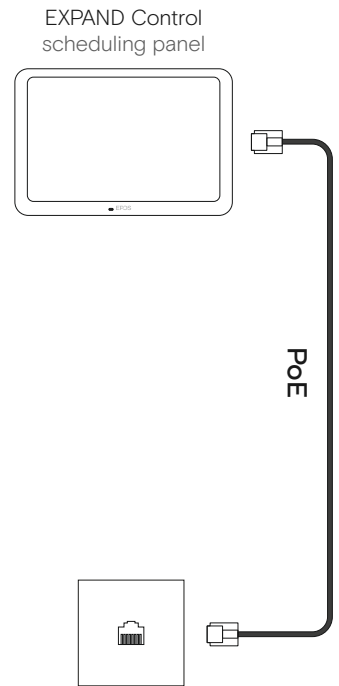

EXPAND Control

PoE

EXPAND Vision 5 and EXPAND Control Dual Screen Setup

Wall

Table

EXPAND Vision 5, EXPAND Control and EXPAND 80 Dual Screen Setup

Wall

Table

EXPAND Vision 5 and EXPAND Control Whiteboard Setup

Wall

Table

EXPAND Vision 5, EXPAND Control and EXPAND 80 Whiteboard Setup

Wall

Table

EXPAND Control Scheduling Panel

Hallway Wall

Hallway Wall

EXPAND Vision 5 Bundle and EXPAND Control Scheduling Panel

Meeting Room Wall

Hallway Wall

Meeting Room Table

Standard BYOD Room

EXPAND Vision 5 and EXPAND Control

Wall

Table

Standard BYOD Room

EXPAND Vision 5 and EPOS Remote Control

Wall

Table