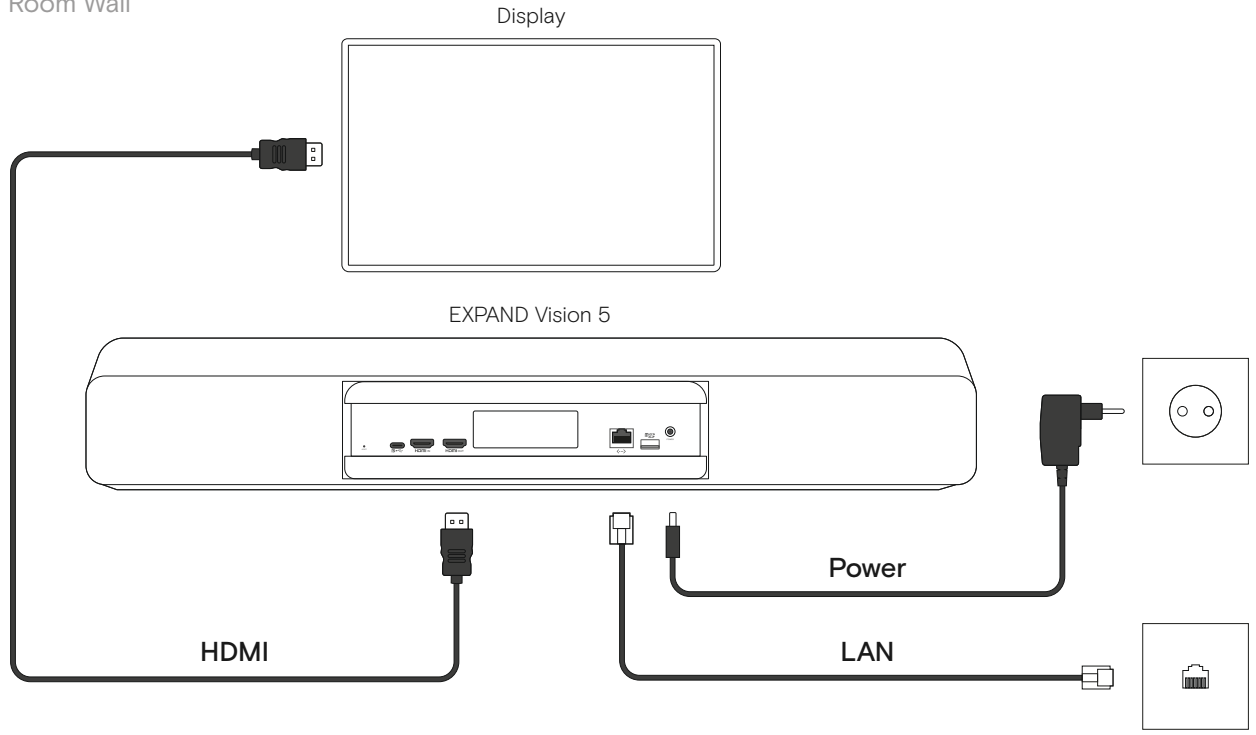

EXPAND Control

PoE

EXPAND Vision 5 and EXPAND Control Dual Screen Setup

Wall

Table

EXPAND Vision 5, EXPAND Control and EXPAND 80 Dual Screen Setup

Wall

Table

EXPAND Vision 5 and EXPAND Control Whiteboard Setup

Wall

Table

EXPAND Vision 5, EXPAND Control and EXPAND 80 Whiteboard Setup

Wall

Table

EXPAND Control Scheduling Panel

Hallway Wall

Hallway Wall

EXPAND Vision 5 Bundle and EXPAND Control Scheduling Panel

Meeting Room Wall

Hallway Wall

Meeting Room Table

Standard BYOD Room

EXPAND Vision 5 and EXPAND Control

Wall