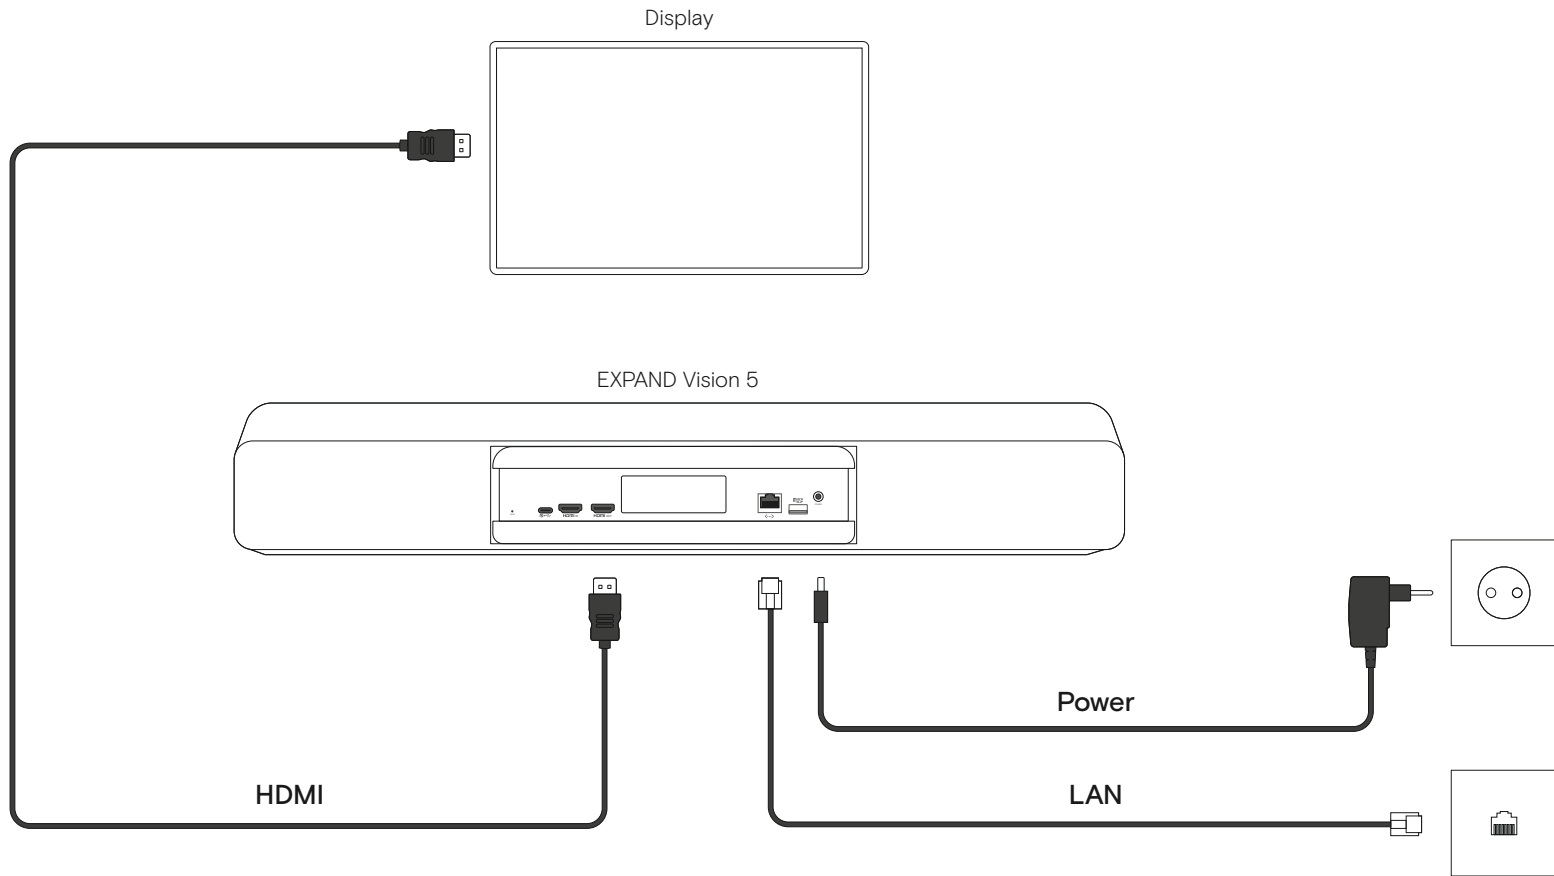

EPOS

Meeting Room Solutions EXPAND Vision 5

Wiring Diagrams

Table of Content

EXPAND Vision 5 Solution

3. EXPAND Vision 5
4. EXPAND Vision 5 and EXPAND Control
5. EXPAND Vision 5, EXPAND Control and EXPAND 80
6. EXPAND Vision 5 and EXPAND Control. Dual Screen Setup
7. EXPAND Vision 5, EXPAND Control and EXPAND 80. Dual Screen Setup
8. EXPAND Vision 5 and EXPAND Control. Whiteboard Setup
9. EXPAND Vision 5, EXPAND Control and EXPAND 80. Whiteboard Setup

EXPAND Control Scheduling Panel

10. EXPAND Control Scheduling Panel
11. EXPAND Vision 5 Bundle and EXPAND Control Scheduling Panel

Bring Your Own Device Meeting Rooms (BYOD)

12. **Standard BYOD Room** EXPAND Vision 5 and EXPAND Control
13. **Standard BYOD Room** EXPAND Vision 5, and EPOS Remote Control

EXPAND Vision 5

Wall

EXPAND Vision 5 and EXPAND Control

Wall

Table

EXPAND Vision 5, EXPAND Control and EXPAND 80

Wall

Display